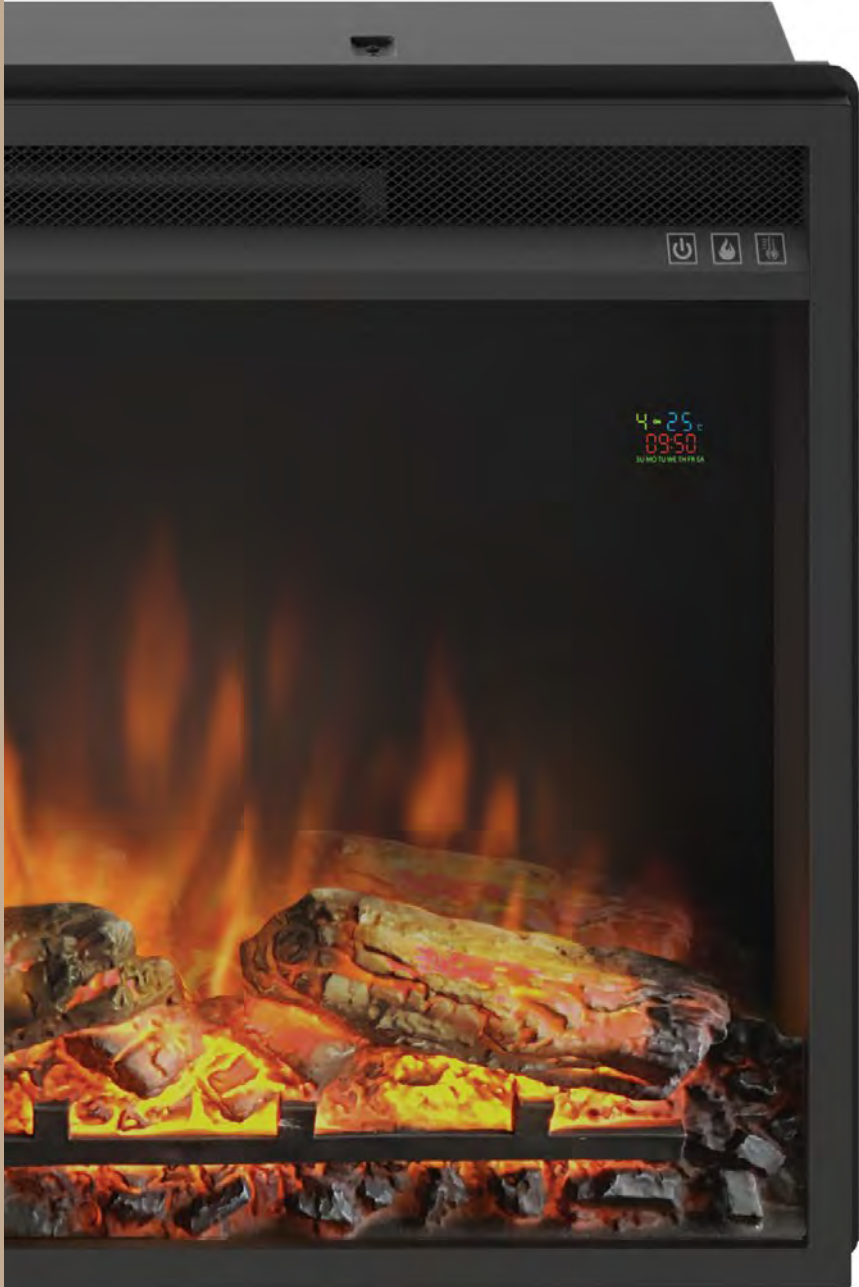

POWERFLAME

TECHNOLOGY

POWERFLAME FIREBOX

23PF1A

The ember bed and logs are specifically designed to maximize the flame effect, which is now brighter than ever. Our flame effect runs on 10W, which is less than the energy consumption of a light bulb.

PLUG&PLAY BUILT-IN ELECTRIC FIRE

The missing piece to your fireplace project.

Easy to install

In furniture or wood fireplace mantels. No extra hardware required.

Slim design

Having a depth of only 15 cm, the TAGU PowerFlame firebox can be easily framed into masonry fireplaces or walls using the optional FISK-23 Installation Kit.

Stay comfortable while saving energy thanks to the built-in digital thermostat.

Open Window Detection

If the window is open or the temperature suddenly drops, the TAGU PowerFlame firebox automatically stops and takes care of the environment.

Hidden LED Display

You'll be able to see all the settings, which will disappear after one minute.

1500W HEATER INSIDE

Powerful yet silent

Whisper quiet

It's the most quiet heater we've ever developed and can warm rooms up to 37 square meters.